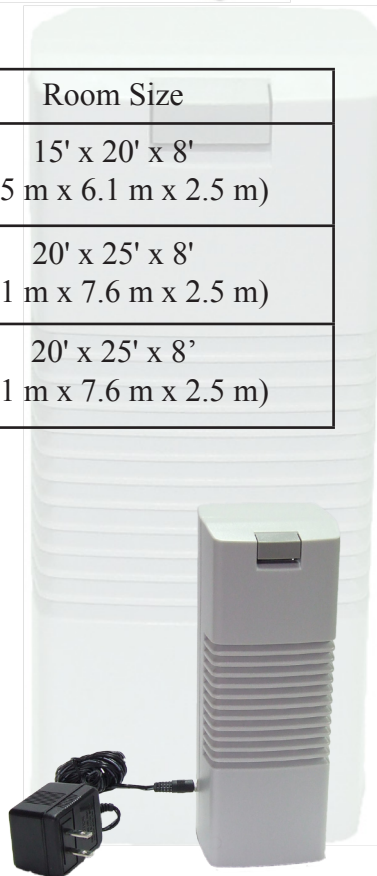

## AMBIANCE FAN-OPERATED AIR FRESHENER DISPENSERS

Description	Coverage	Room Size
Ambiance 15 (1 or 2 Batteries)	2,400 ft <sup>3</sup> (68.5 m <sup>3</sup> )	15' x 20' x 8' (4.5 m x 6.1 m x 2.5 m)
Ambiance 30 (1 or 2 Batteries)	4,000 ft <sup>3</sup> (116 m <sup>3</sup> )	20' x 25' x 8' (6.1 m x 7.6 m x 2.5 m)
Ambiance E (Electric)	4,000 ft <sup>3</sup> (116 m <sup>3</sup> )	20' x 25' x 8' (6.1 m x 7.6 m x 2.5 m)

Available Colors

GR	BL	WH	BL
----	----	----	----

Box unit

Box of 6 units

Case of 24 units

BATTERY

ELECTRIC